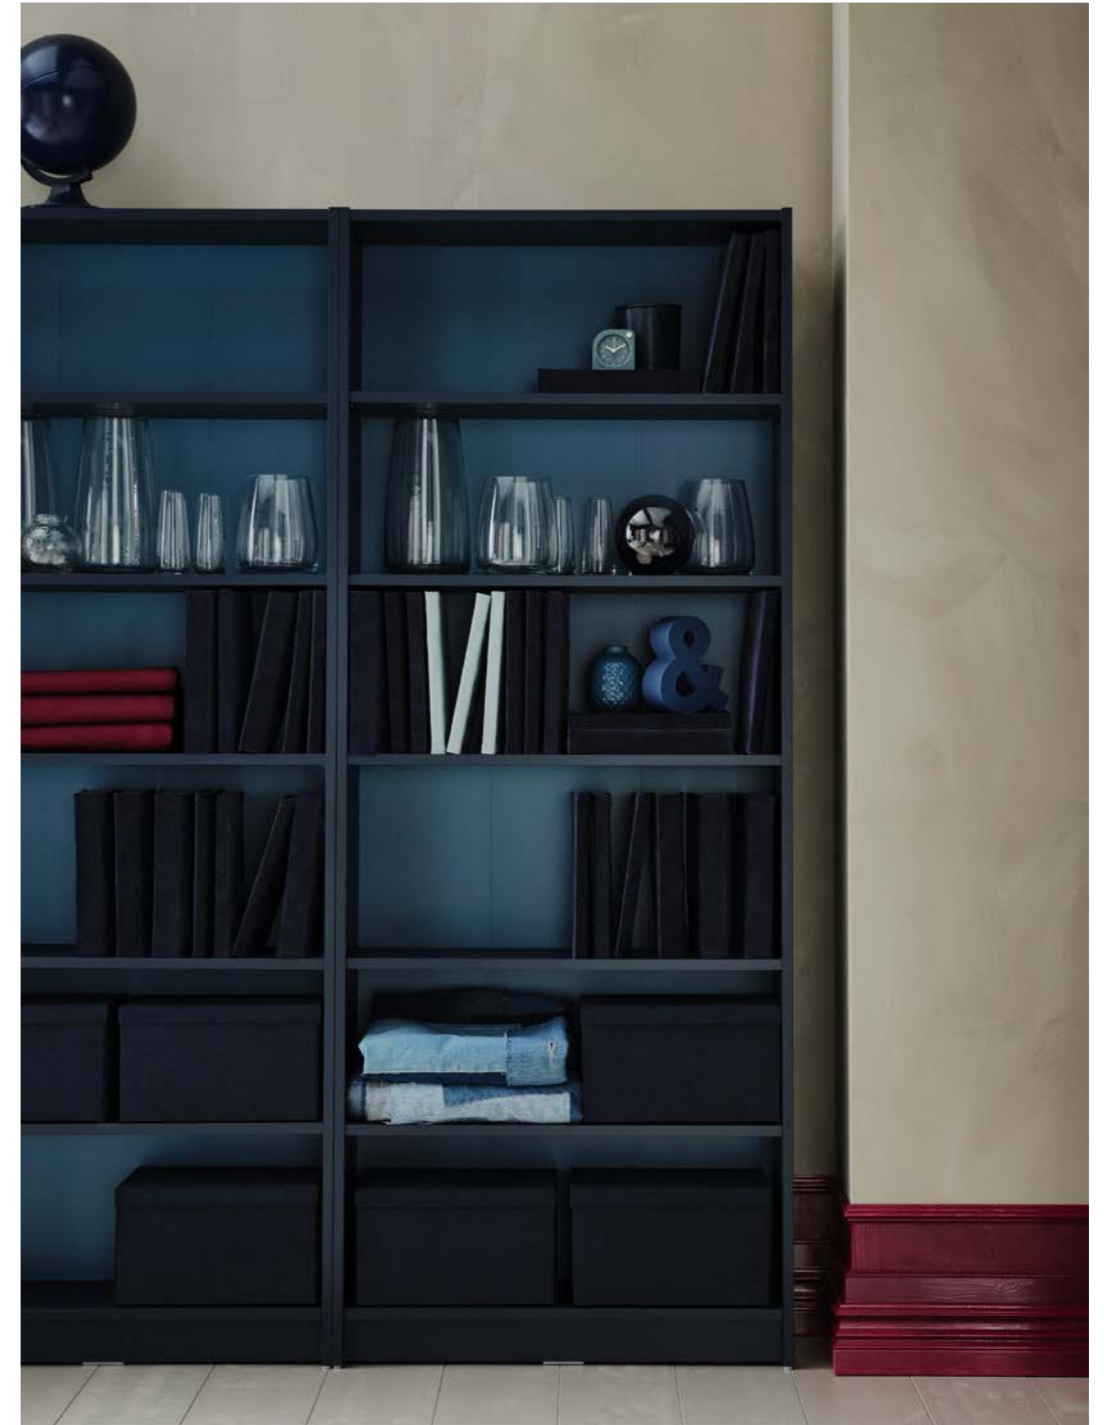

PH195904.JPG New BILLY bookcase 69,99 Black-blue 305.045.27 New GJÄTTA storage box with lid 7,99 305.704.47

We love BILLY bookcase in limited edition black-blue. The back panel in blue sets the tone and makes a statement.